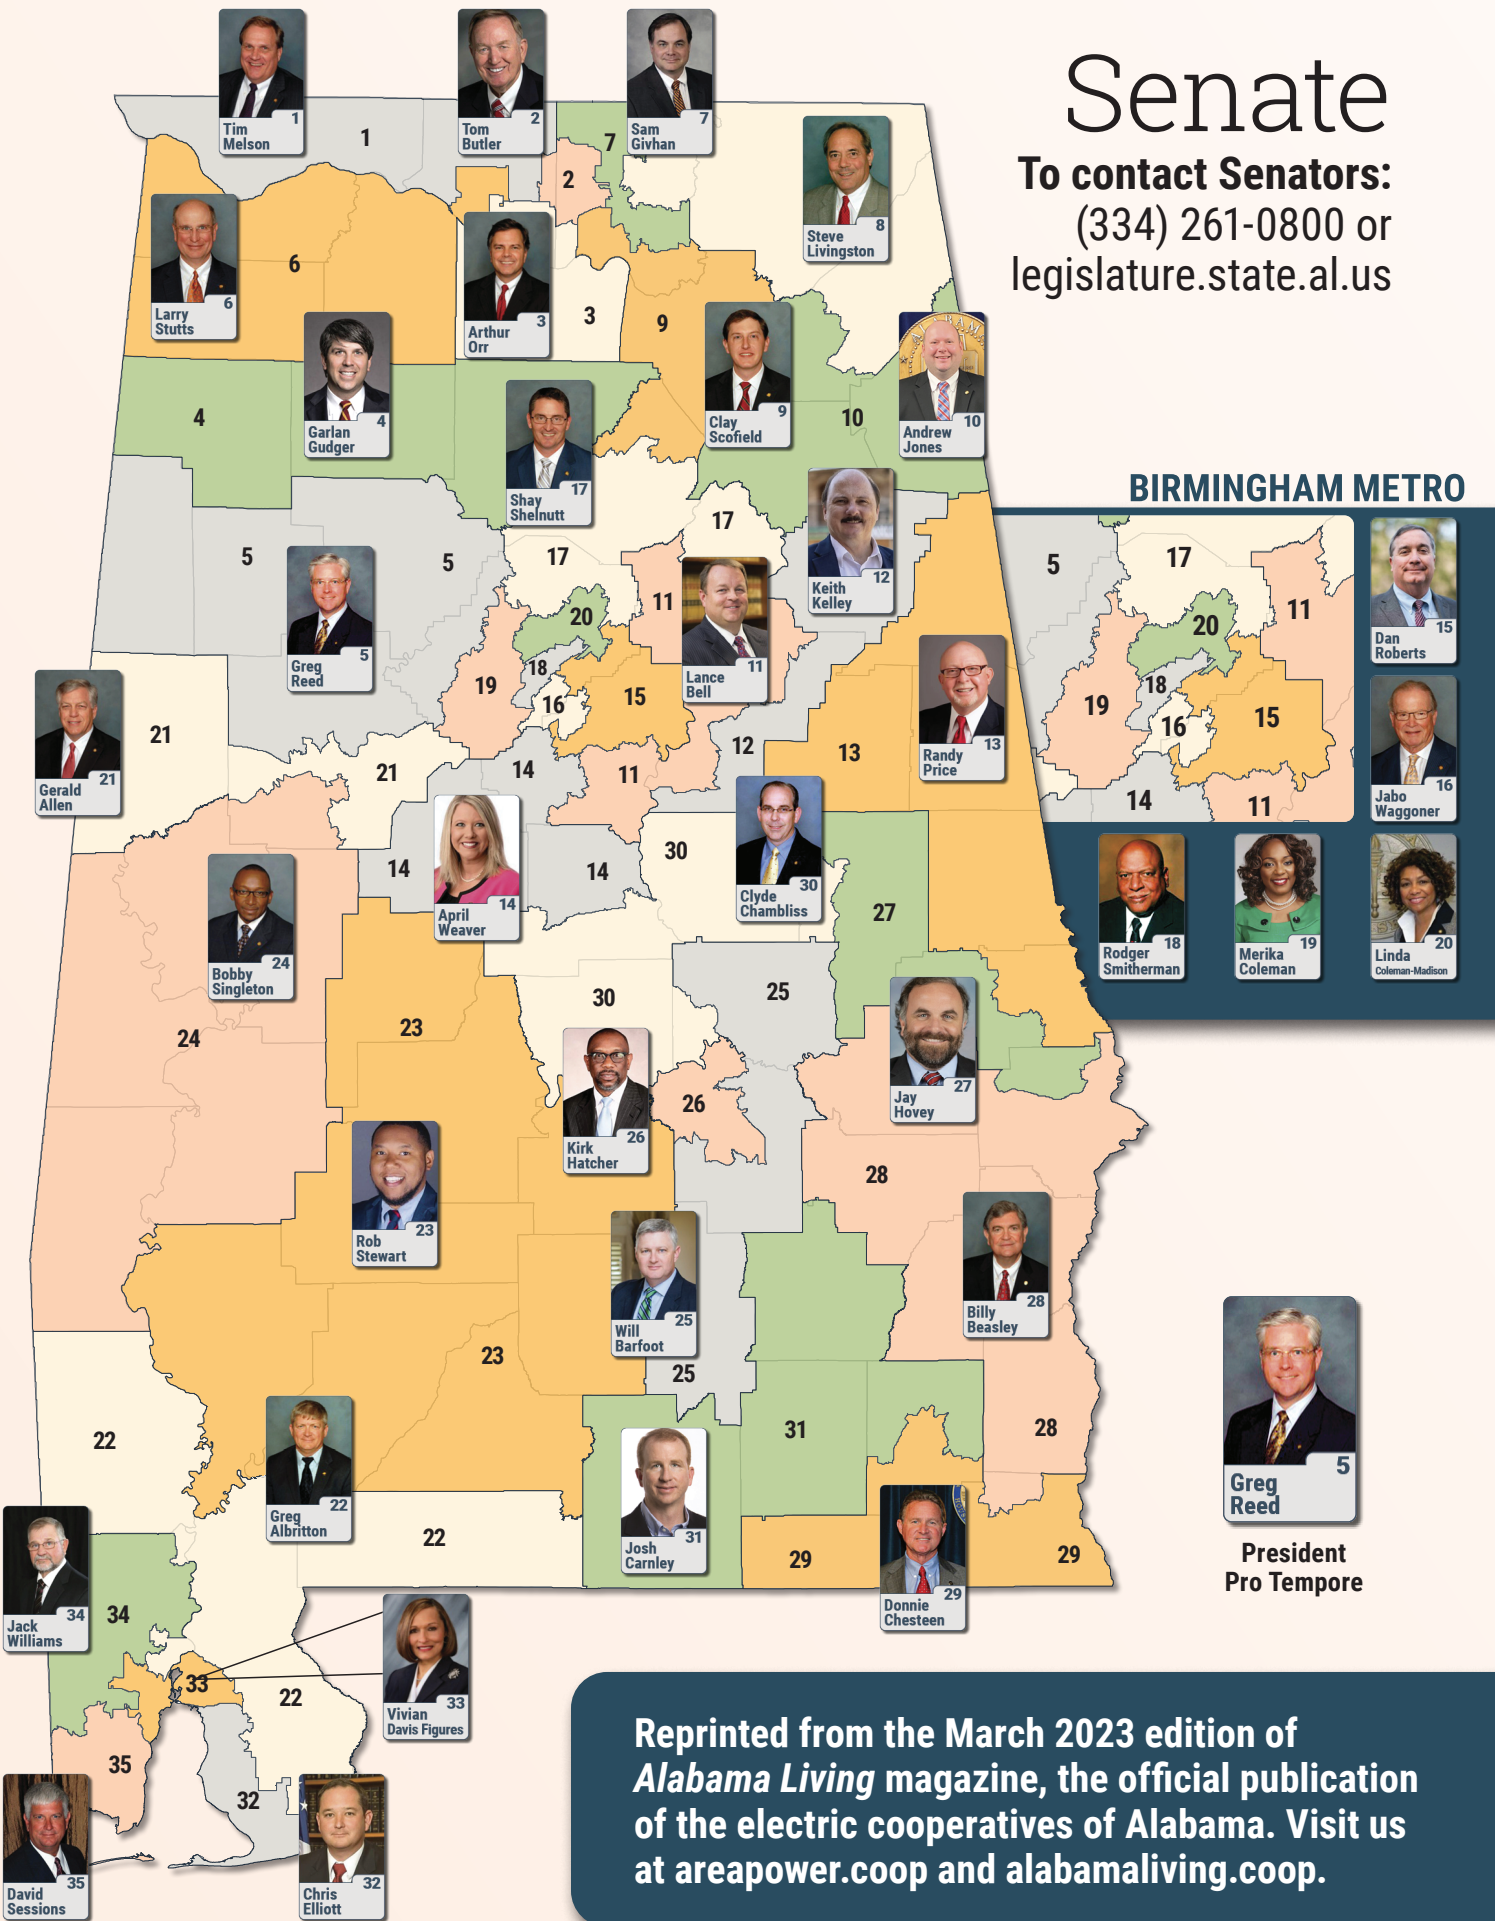

Senate

To contact Senators:
(334) 261-0800 or
legislature.state.al.us

Reprinted from the March 2023 edition of *Alabama Living* magazine, the official publication of the electric cooperatives of Alabama. Visit us at areapower.coop and alabamaliving.coop.